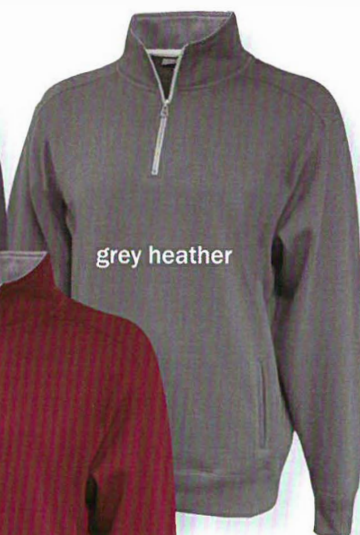

Throwback
1/4 Zip

VINTAGE JERSEY

NICKEL ZIPPER PLACKET

HEAVYWEIGHT HEATHER VINTAGE FLEECE

INSET SIDE POCKETS

royal heather

red heather

black heather