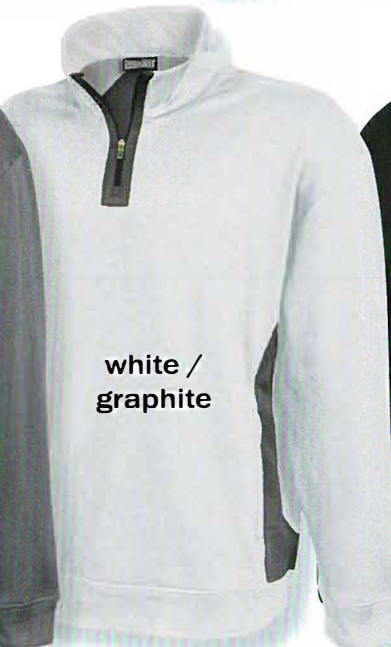

GRAPHITE
SIDE PANEL

available in EXCLUSIVE
CARBON HEATHER

GRAPHITE BACK
and
CENTER COLLAR

back

SIDE POCKETS
with
HIDDEN POUCH

navy /
graphite

carbon heather /
graphite

white /
graphite