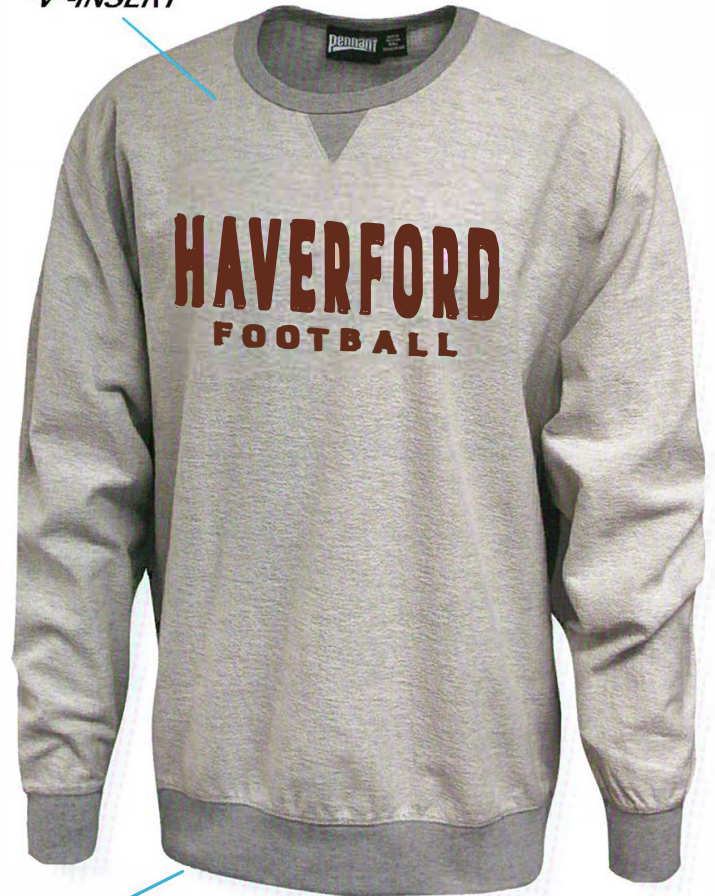

"V"-INSERT

HEATHER GREY TRIM