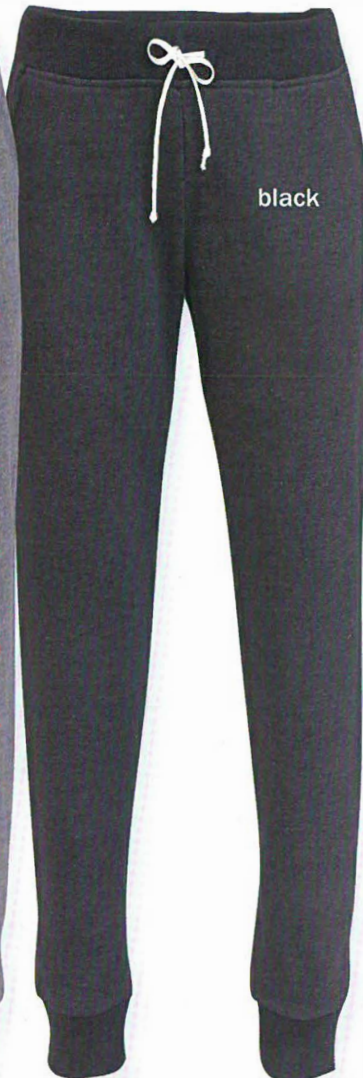

grey

V
O
L
L
E
Y
B
A
L
L