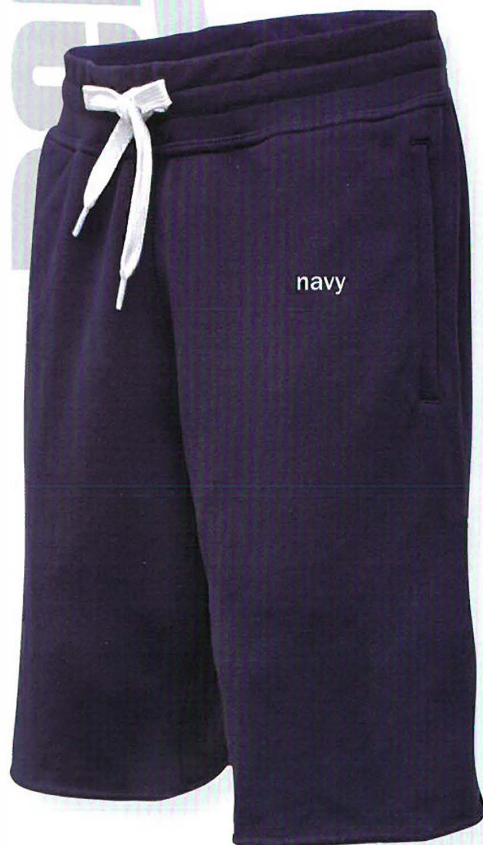

9.5 oz. PREMIUM TERRY FLEECE

INSET SIDE POCKETS and BACK PATCH POCKET

RIB KNIT WAISTBAND with WIDE DRAWCORD

NO SIDE SEAM

CUTOFF HEM - 10 1/2" INSEAM

INSIDE KEY POCKET

80% cotton /20% poly

sizes: xs- 4xl

msrp: \$22.90 xs-xl

Terry Fleece
Sweatshort

**PATCH STYLE
BACK POCKET**

INSET SIDE POCKETS

**WIDE RIB WAISTBAND
with WIDE DRAWCORD**

navy

grey

black

NO SIDE SEAM

CUTOFF HEM

throwback jogger

8106 throwback jogger

10.0 oz. SOFT *VINTAGE COTTON FLEECE*

TAPERED LEG with RIB KNIT CUFFS

INSET SIDE POCKETS and BACK PATCH POCKET

RIB KNIT WAISTBAND with WIDE DRAWCORD