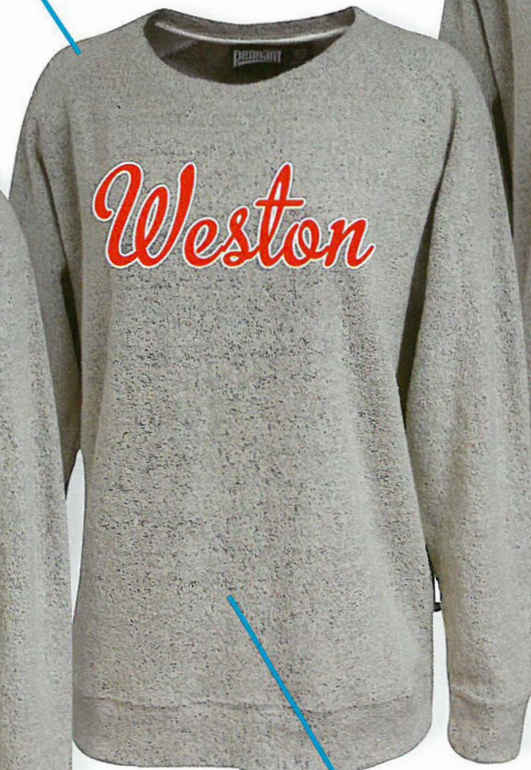

msrp: \$32.90 (a) xs-xl

new colors

WOMEN'S RELAXED CASUAL FIT

RAGLAN SLEEVE

SCREENPRINT FRIENDLY!

Weston

LONGER LENGTH

SOFT TEXTURE "POODLE FLEECE"