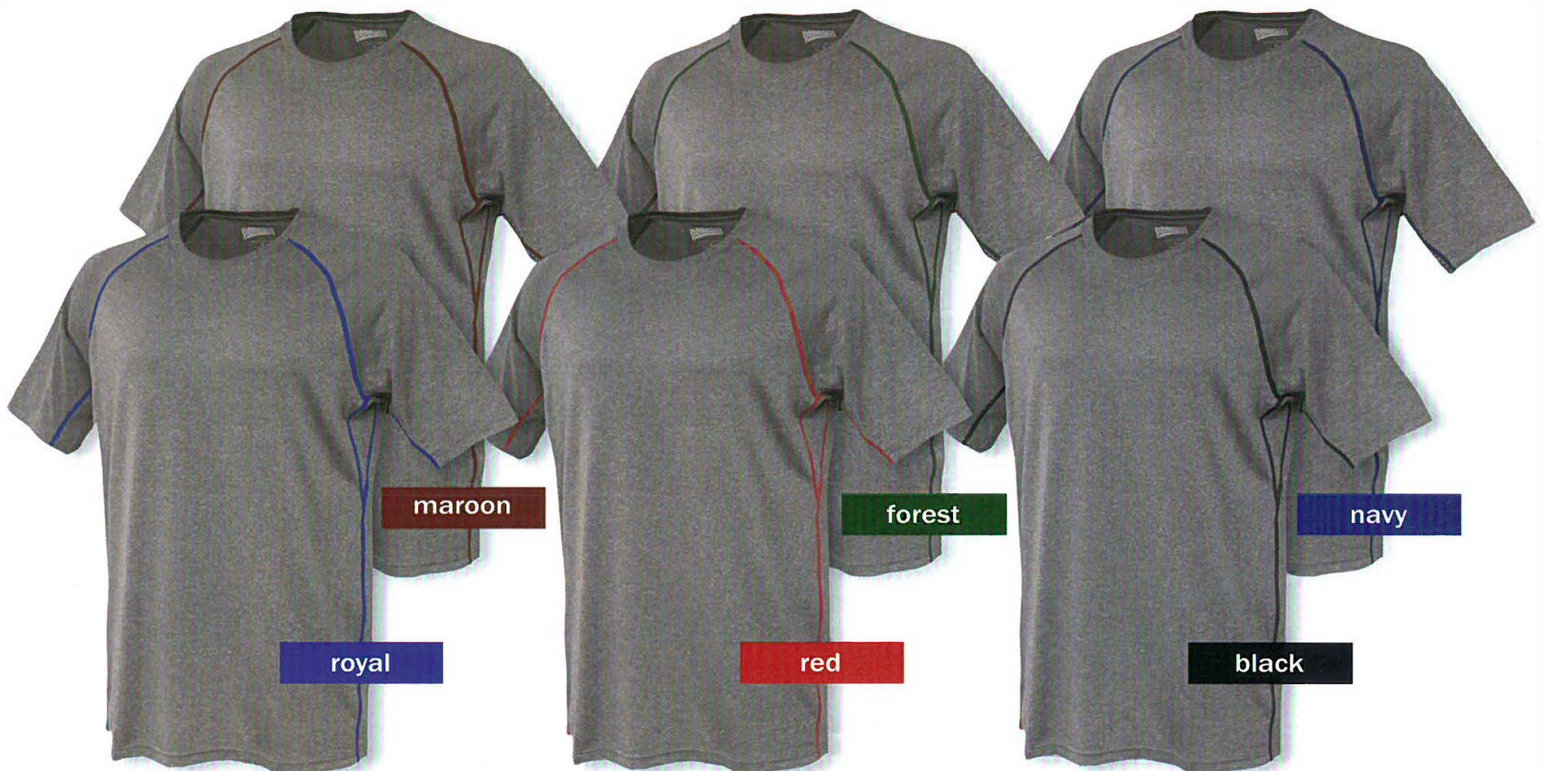

100% cationic polyester

adult sizes: xs- 4xl

msrp: \$18.90 xs-xl

adult & youth

back view

LOOSE FIT

stitching detail

maroon