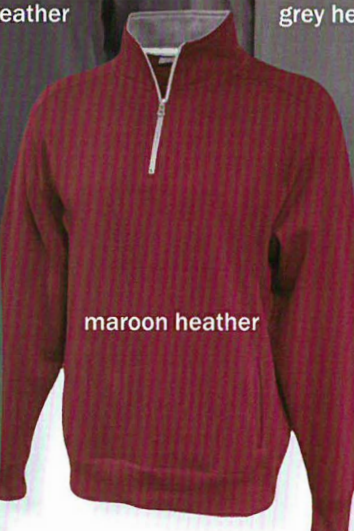

black heather

grey heather