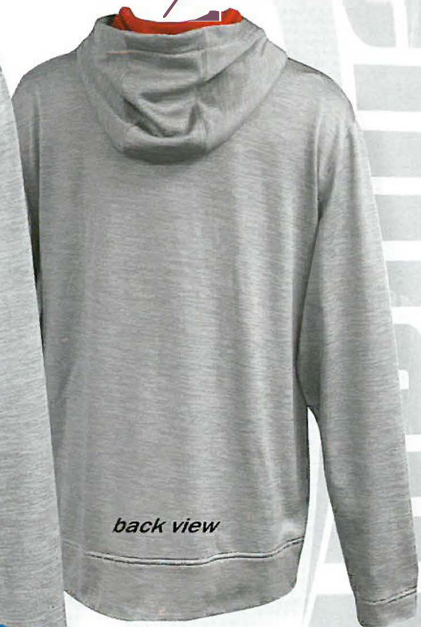

back view

TUNNEL POCKET with COLOR EDGE