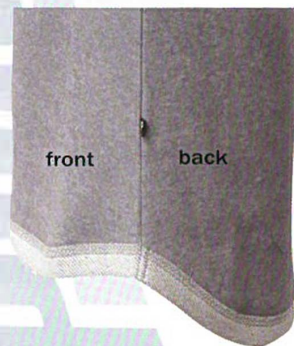

HIGH to LOW BOTTOM
(side view)