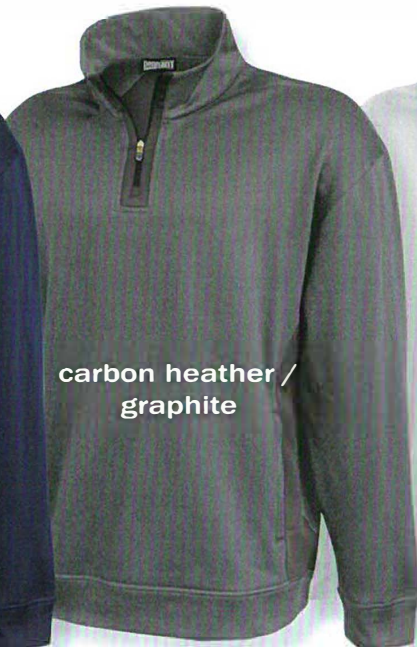

carbon heather /
graphite