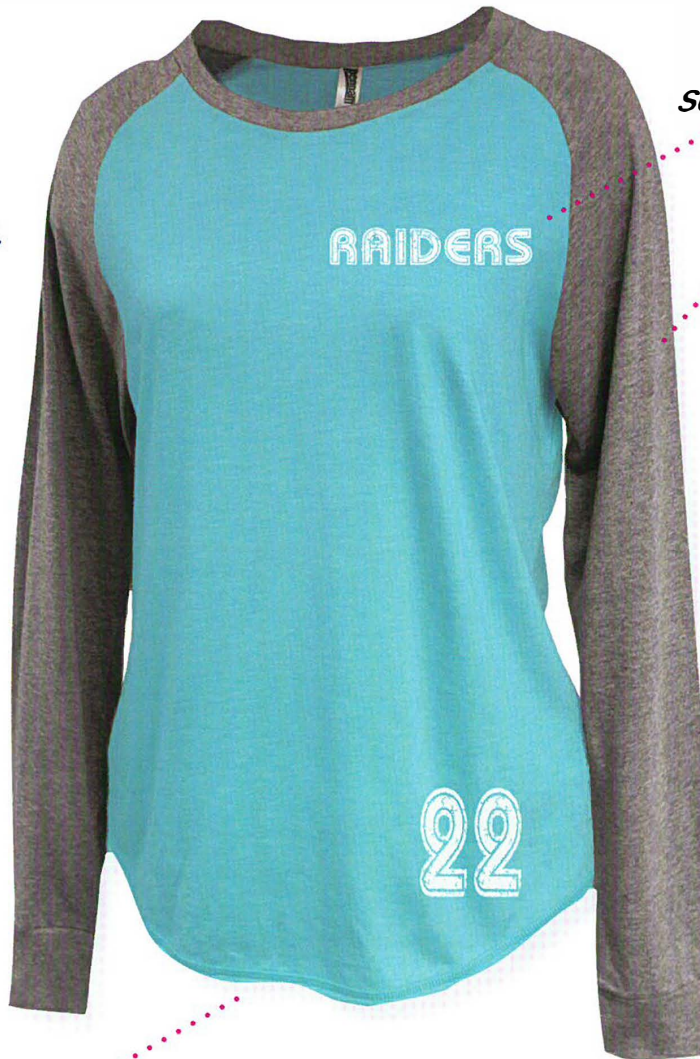

5217 women's raglan jersey crew

SOFT COTTON BLEND JERSEY

HEATHER GREY SLEEVES

HIGH to LOW BOTTOM

RIB KNIT CUFF

WOMEN'S FIT

60% cotton/ 40% poly

sizes: xs-2xl

msrp: $16.90 xs-xl

Women's Fit

SOFT COTTON JERSEY

HEATHER GREY SLEEVES

15 colors