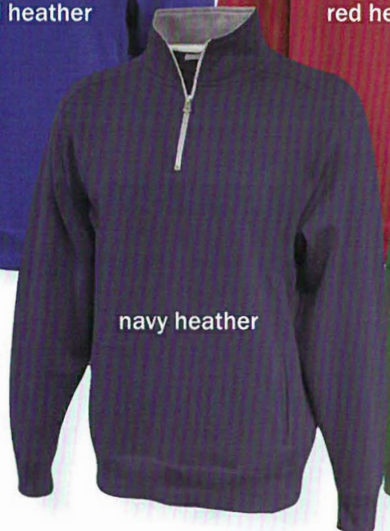

royal heather

red heather