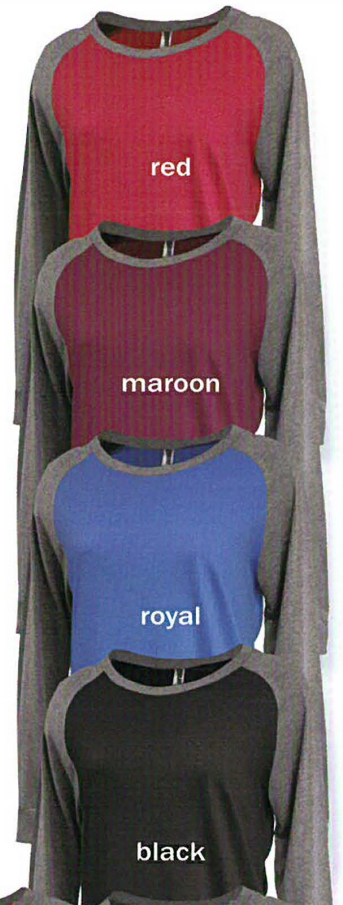

5217 women's raglan jersey crew

SOFT COTTON BLEND JERSEY

HEATHER GREY SLEEVES

HIGH to LOW BOTTOM

RIB KNIT CUFF

WOMEN'S FIT

60% cotton/ 40% poly

sizes: xs-2xl

msrp: $16.90 xs-xl

Women's Fit

SOFT COTTON JERSEY

HEATHER GREY SLEEVES

15 colors